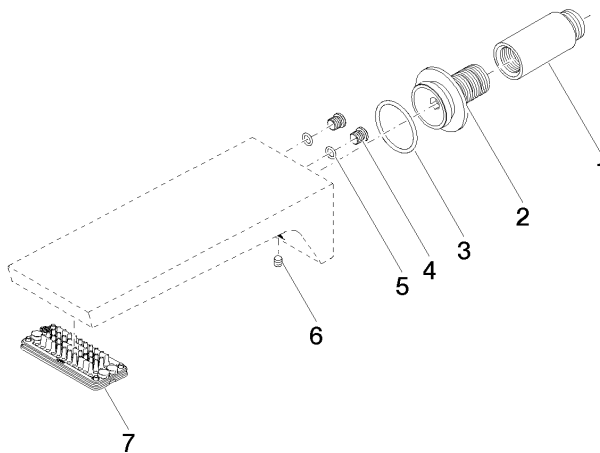

CL.1 Bath spout for wall mounting - Dark Chrome

CL.1

13 801 705

- 205mm projection
- rectangular spray pattern with 55 individual jets
- hole diameter 37 mm
- 1/2" connection
- plug-link mounting
- max. flow 24.6 l/min at 3 bar flow pressure

mm [inches]

Flow rate chart

13 801 705

Parts for other finishes can be found here: [Chrome](#)

Spare parts list

No.	Item Number	Name	Quantity used	Delivery time
1	09 24 03 081 10 90	extension	1	2
2	09 24 03 180 90	nipple	1	2
3	09 14 10 119 90	seal	1	2
4	09 31 20 027 10-00	plug	2	10
5	09 14 10 132 90	seal	2	2
6	90 31 11 004 00 90	pin	1	2
7	90 11 02 299 00 90	aerator	1	2