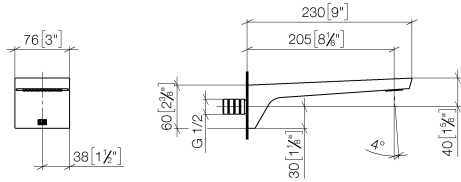

CL.1 Bath spout for wall mounting - Dark Chrome

CL.1

13 801 705

- 205mm projection
- rectangular spray pattern with 55 individual jets
- hole diameter 37 mm
- 1/2" connection
- plug-link mounting
- max. flow 24.6 l/min at 3 bar flow pressure

mm [inches]

Flow rate chart

13 801 705

Parts for other finishes can be found here: [Chrome](#)

Spare parts list

No.	Item Number	Name	Quantity used	Delivery time
1	09 24 03 081 10 90	extension	1	2
2	09 24 03 180 90	nipple	1	2
3	09 14 10 119 90	seal	1	2
4	09 31 20 027 10-00	plug	2	10
5	09 14 10 132 90	seal	2	2
6	90 31 11 004 00 90	pin	1	2
7	90 11 02 299 00 90	aerator	1	2